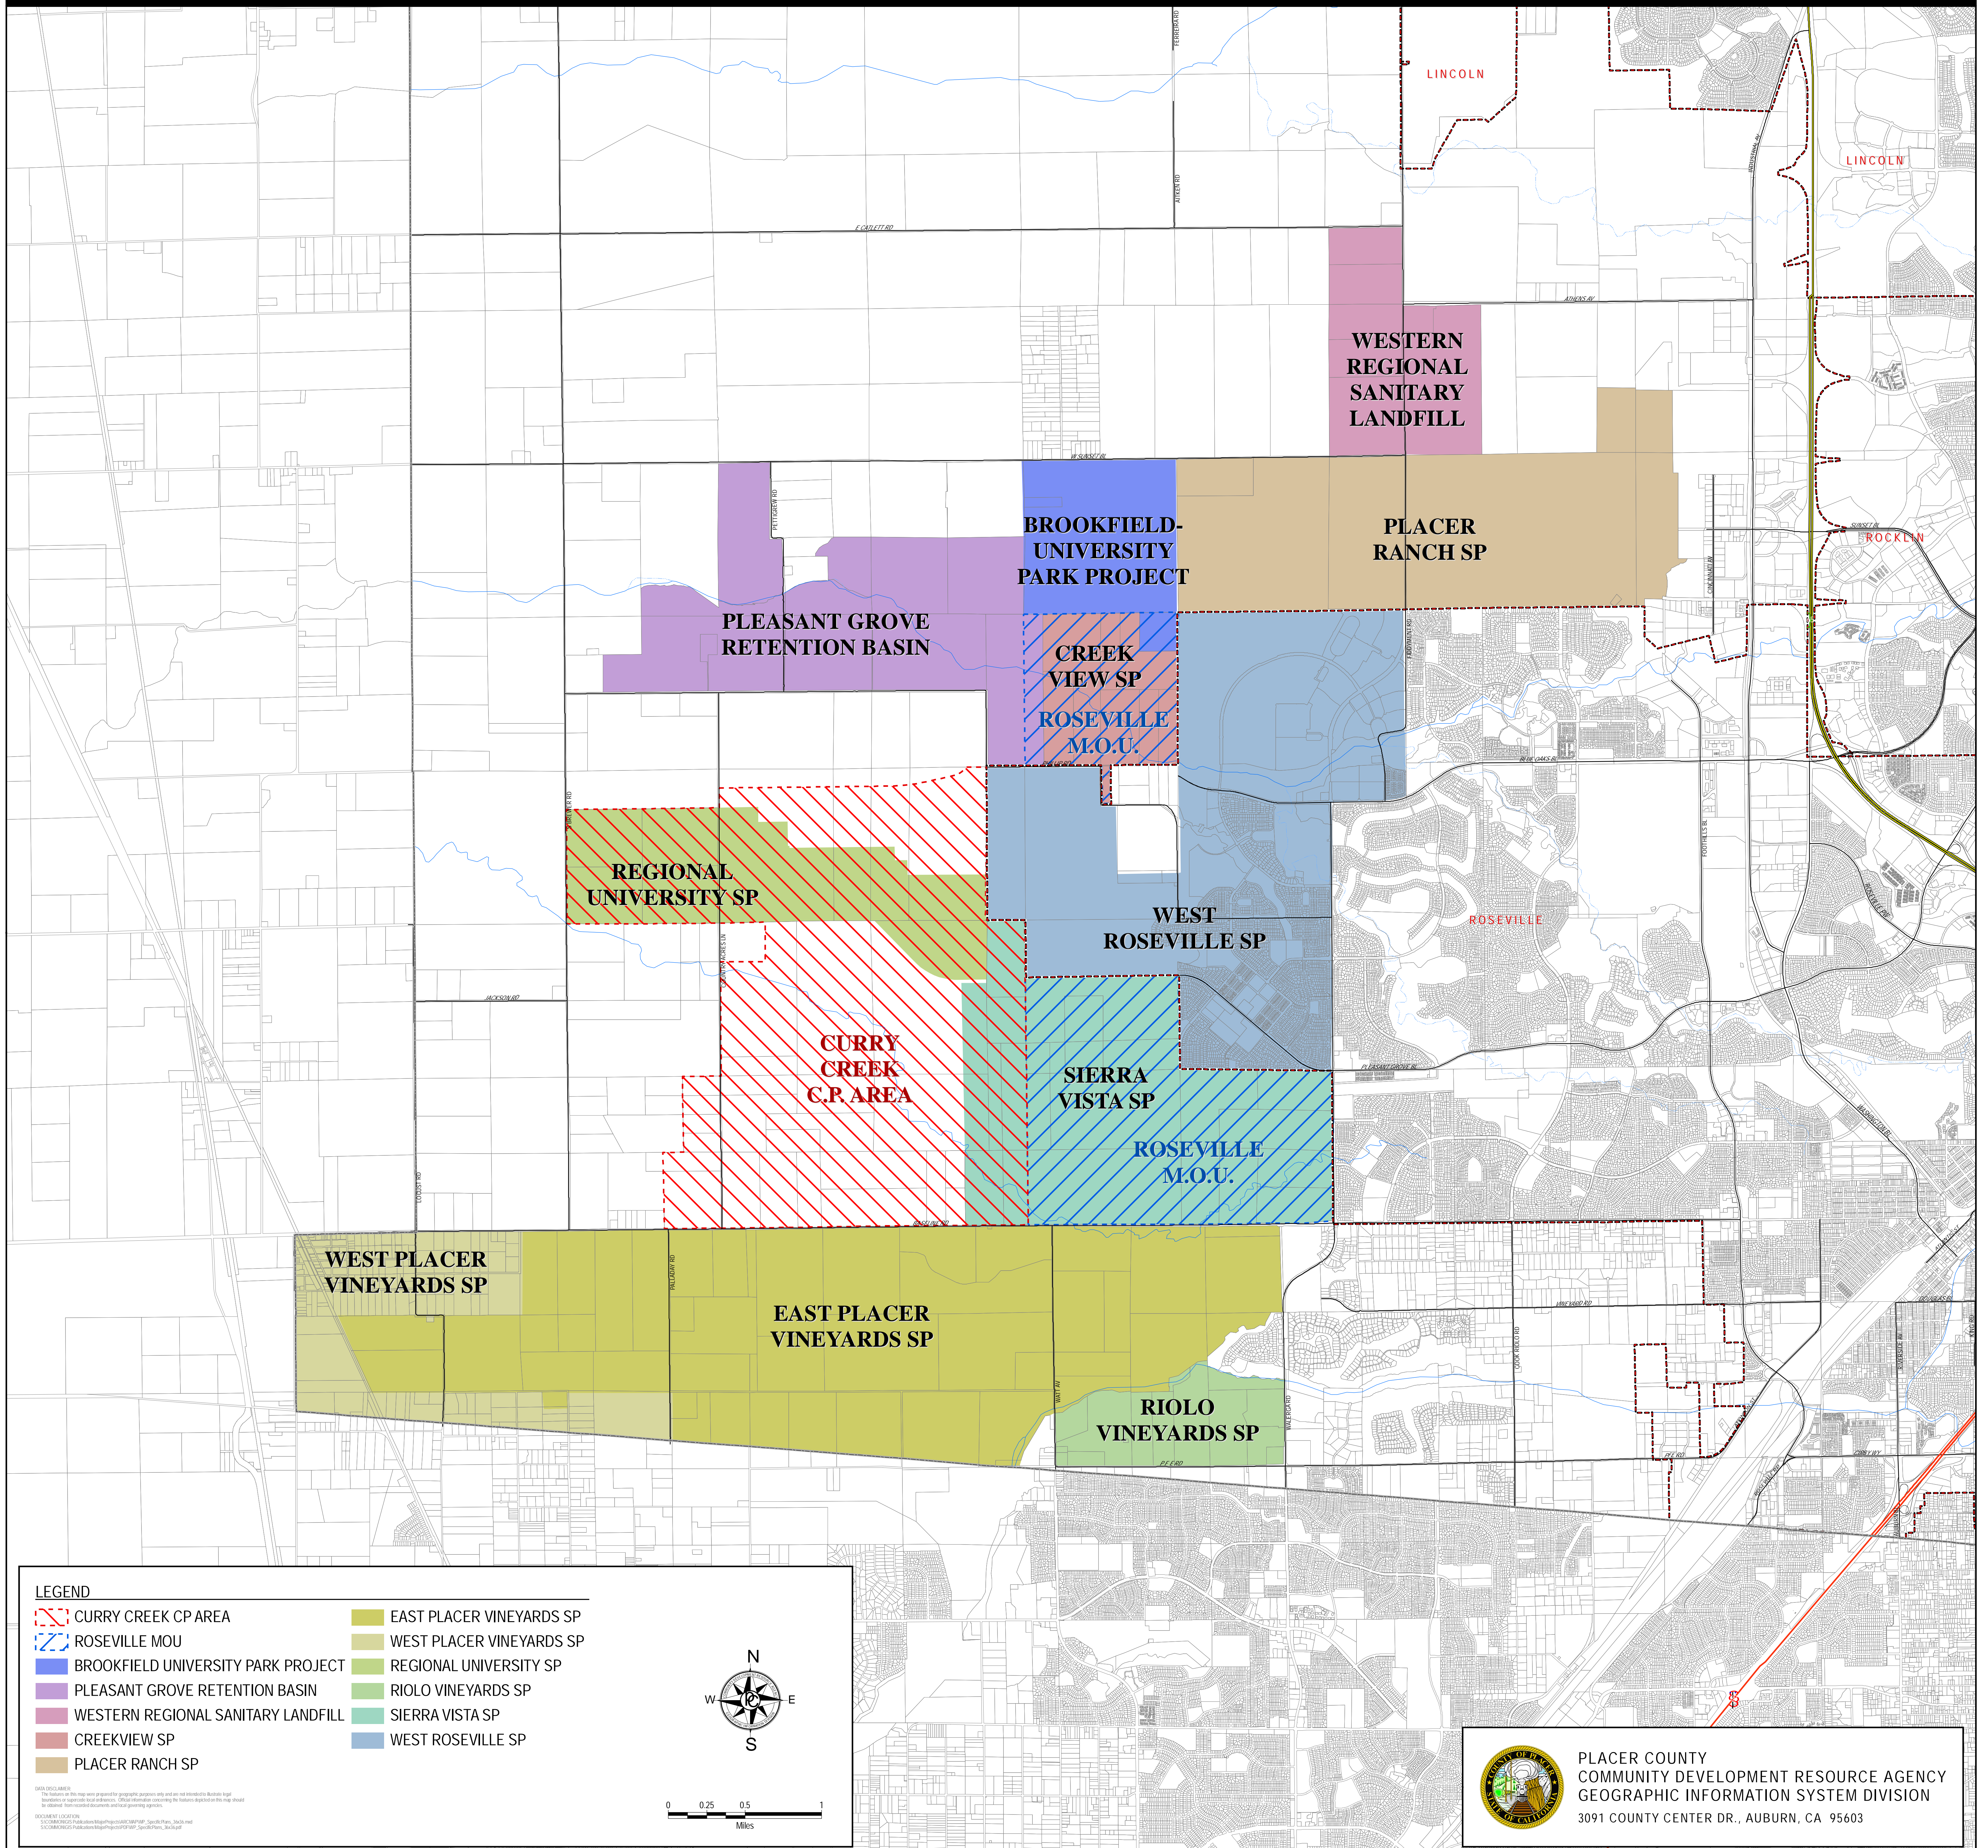

WEST PLACER COUNTY MAJOR PROJECTS

PLACER COUNTY
 COMMUNITY DEVELOPMENT RESOURCE AGENCY
 GEOGRAPHIC INFORMATION SYSTEM DIVISION
 3091 COUNTY CENTER DR., AUBURN, CA 95603