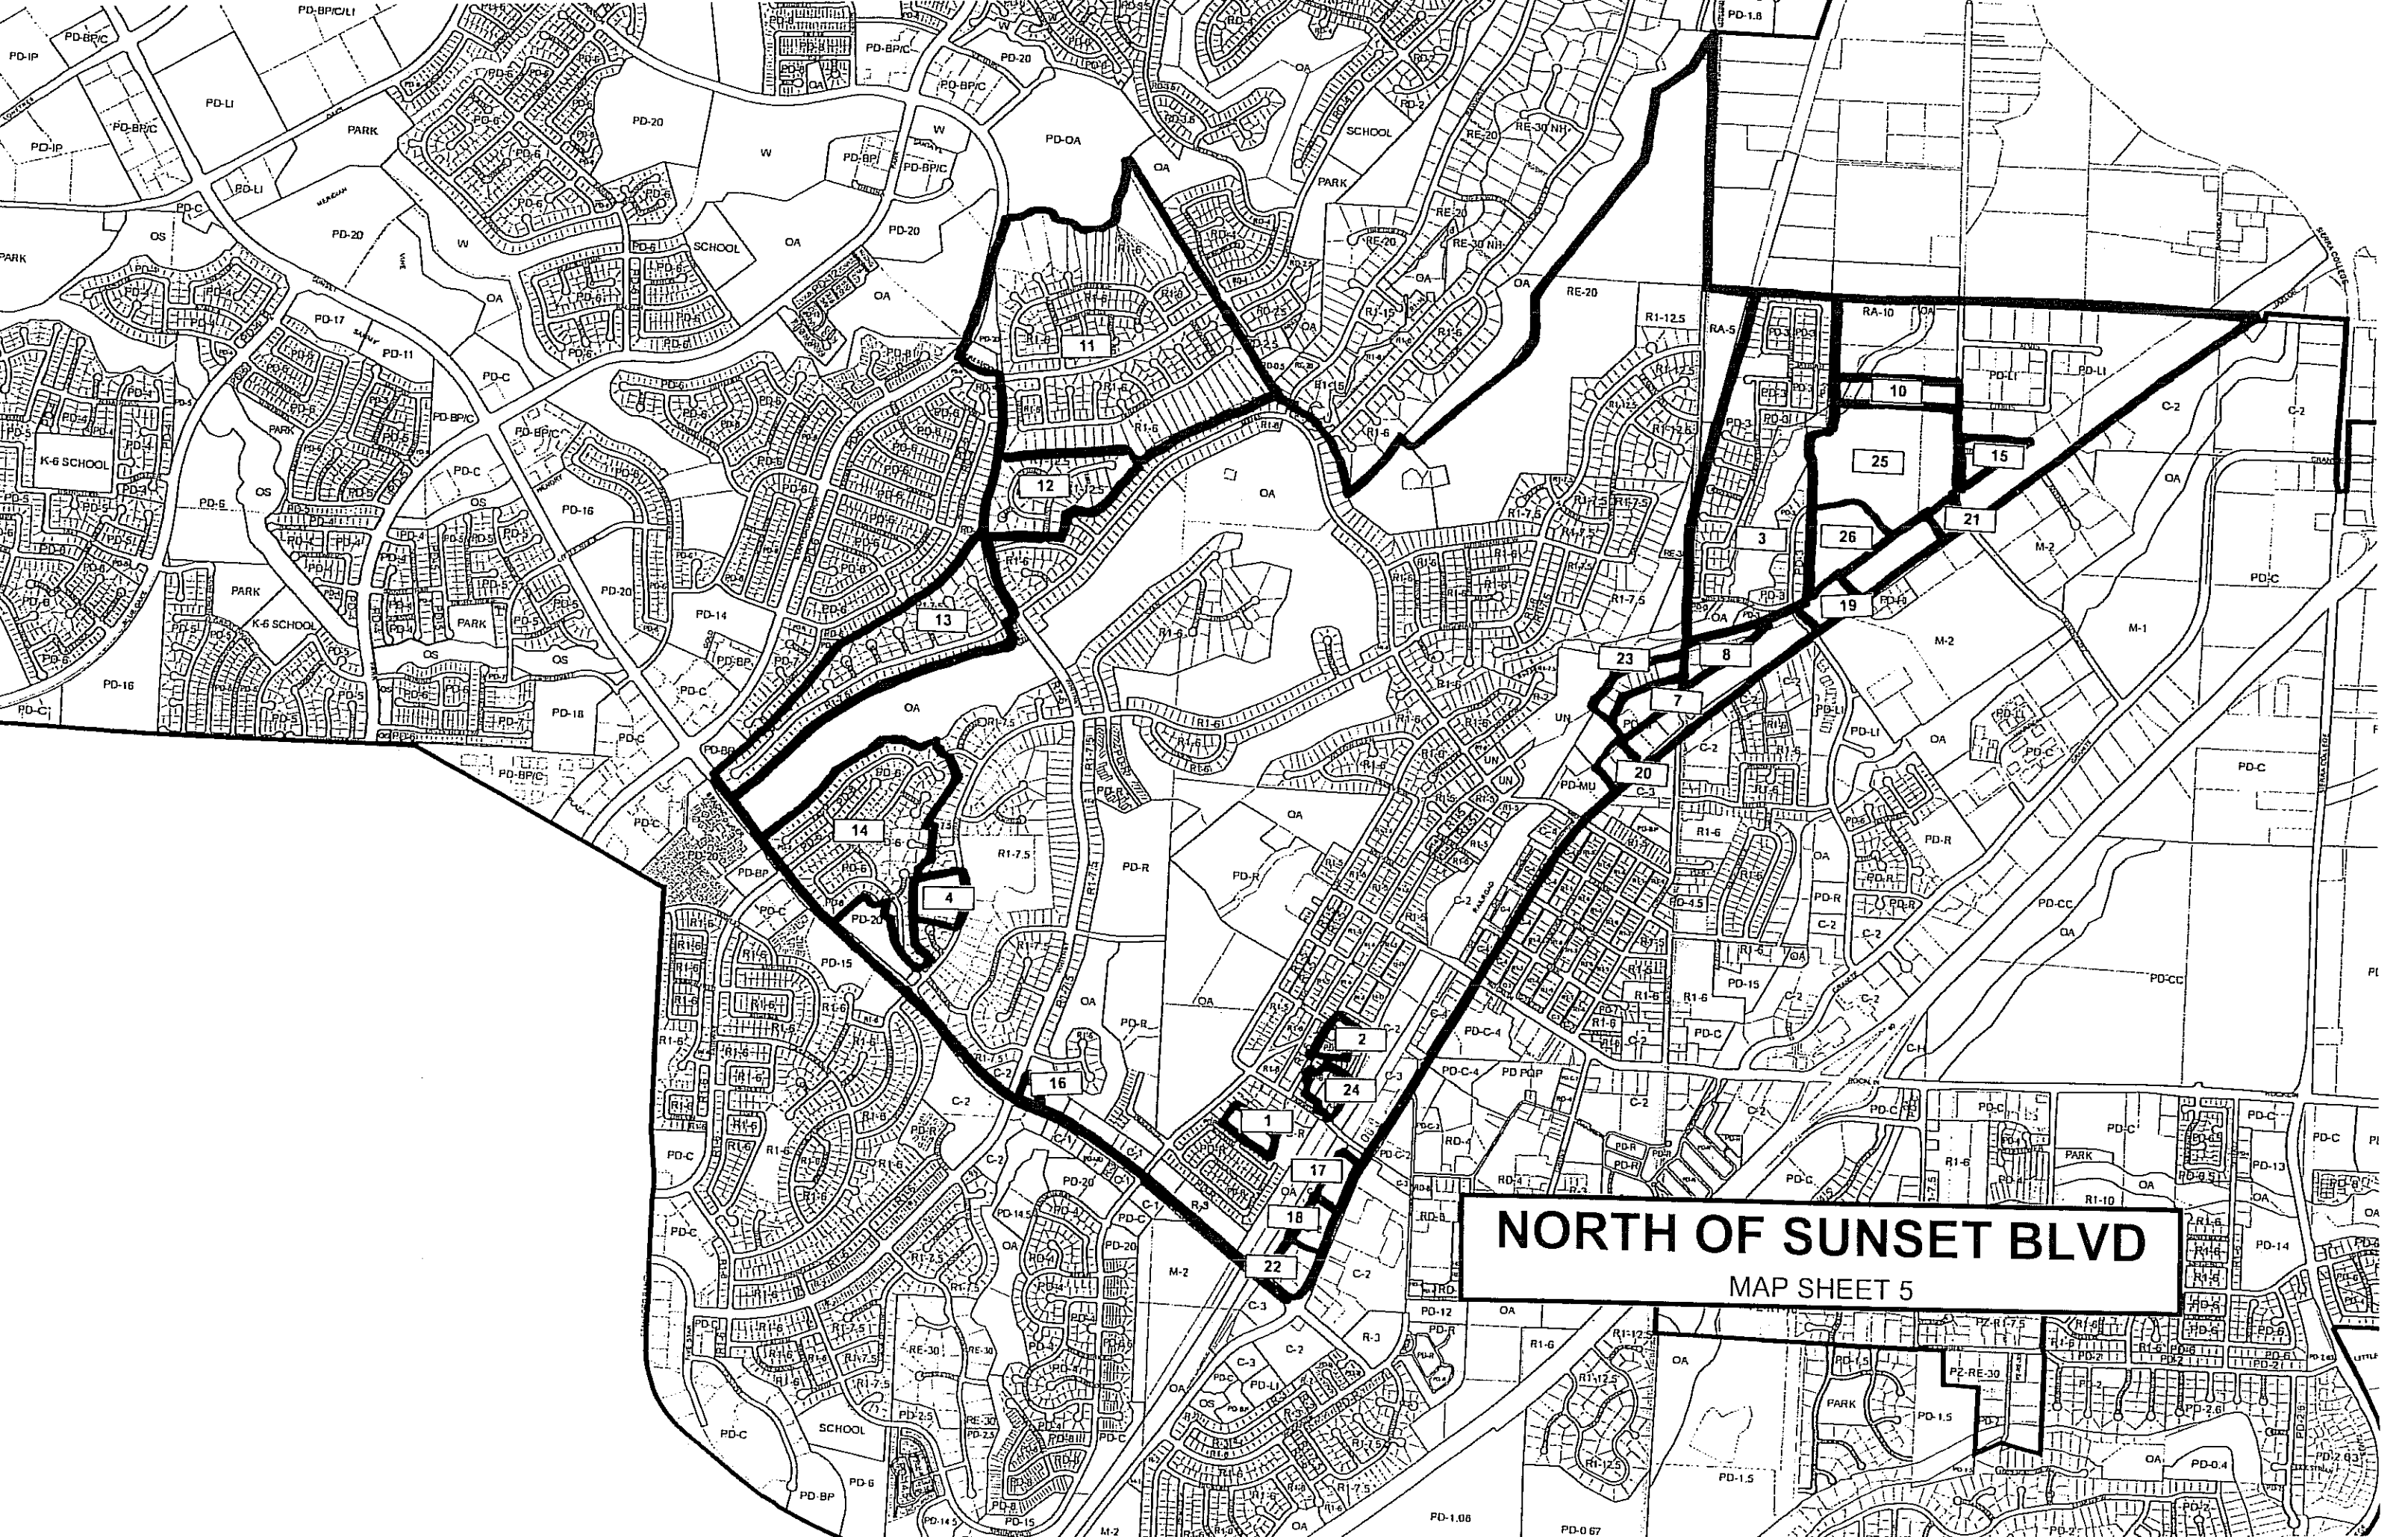

City of Rocklin

Map Sheet 1

0 1,650 3,300 6,600 9,900 13,200 Feet

NORTH OF SUNSET BLVD
MAP SHEET 5

CENTRAL ROCKLIN
MAP SHEET 7