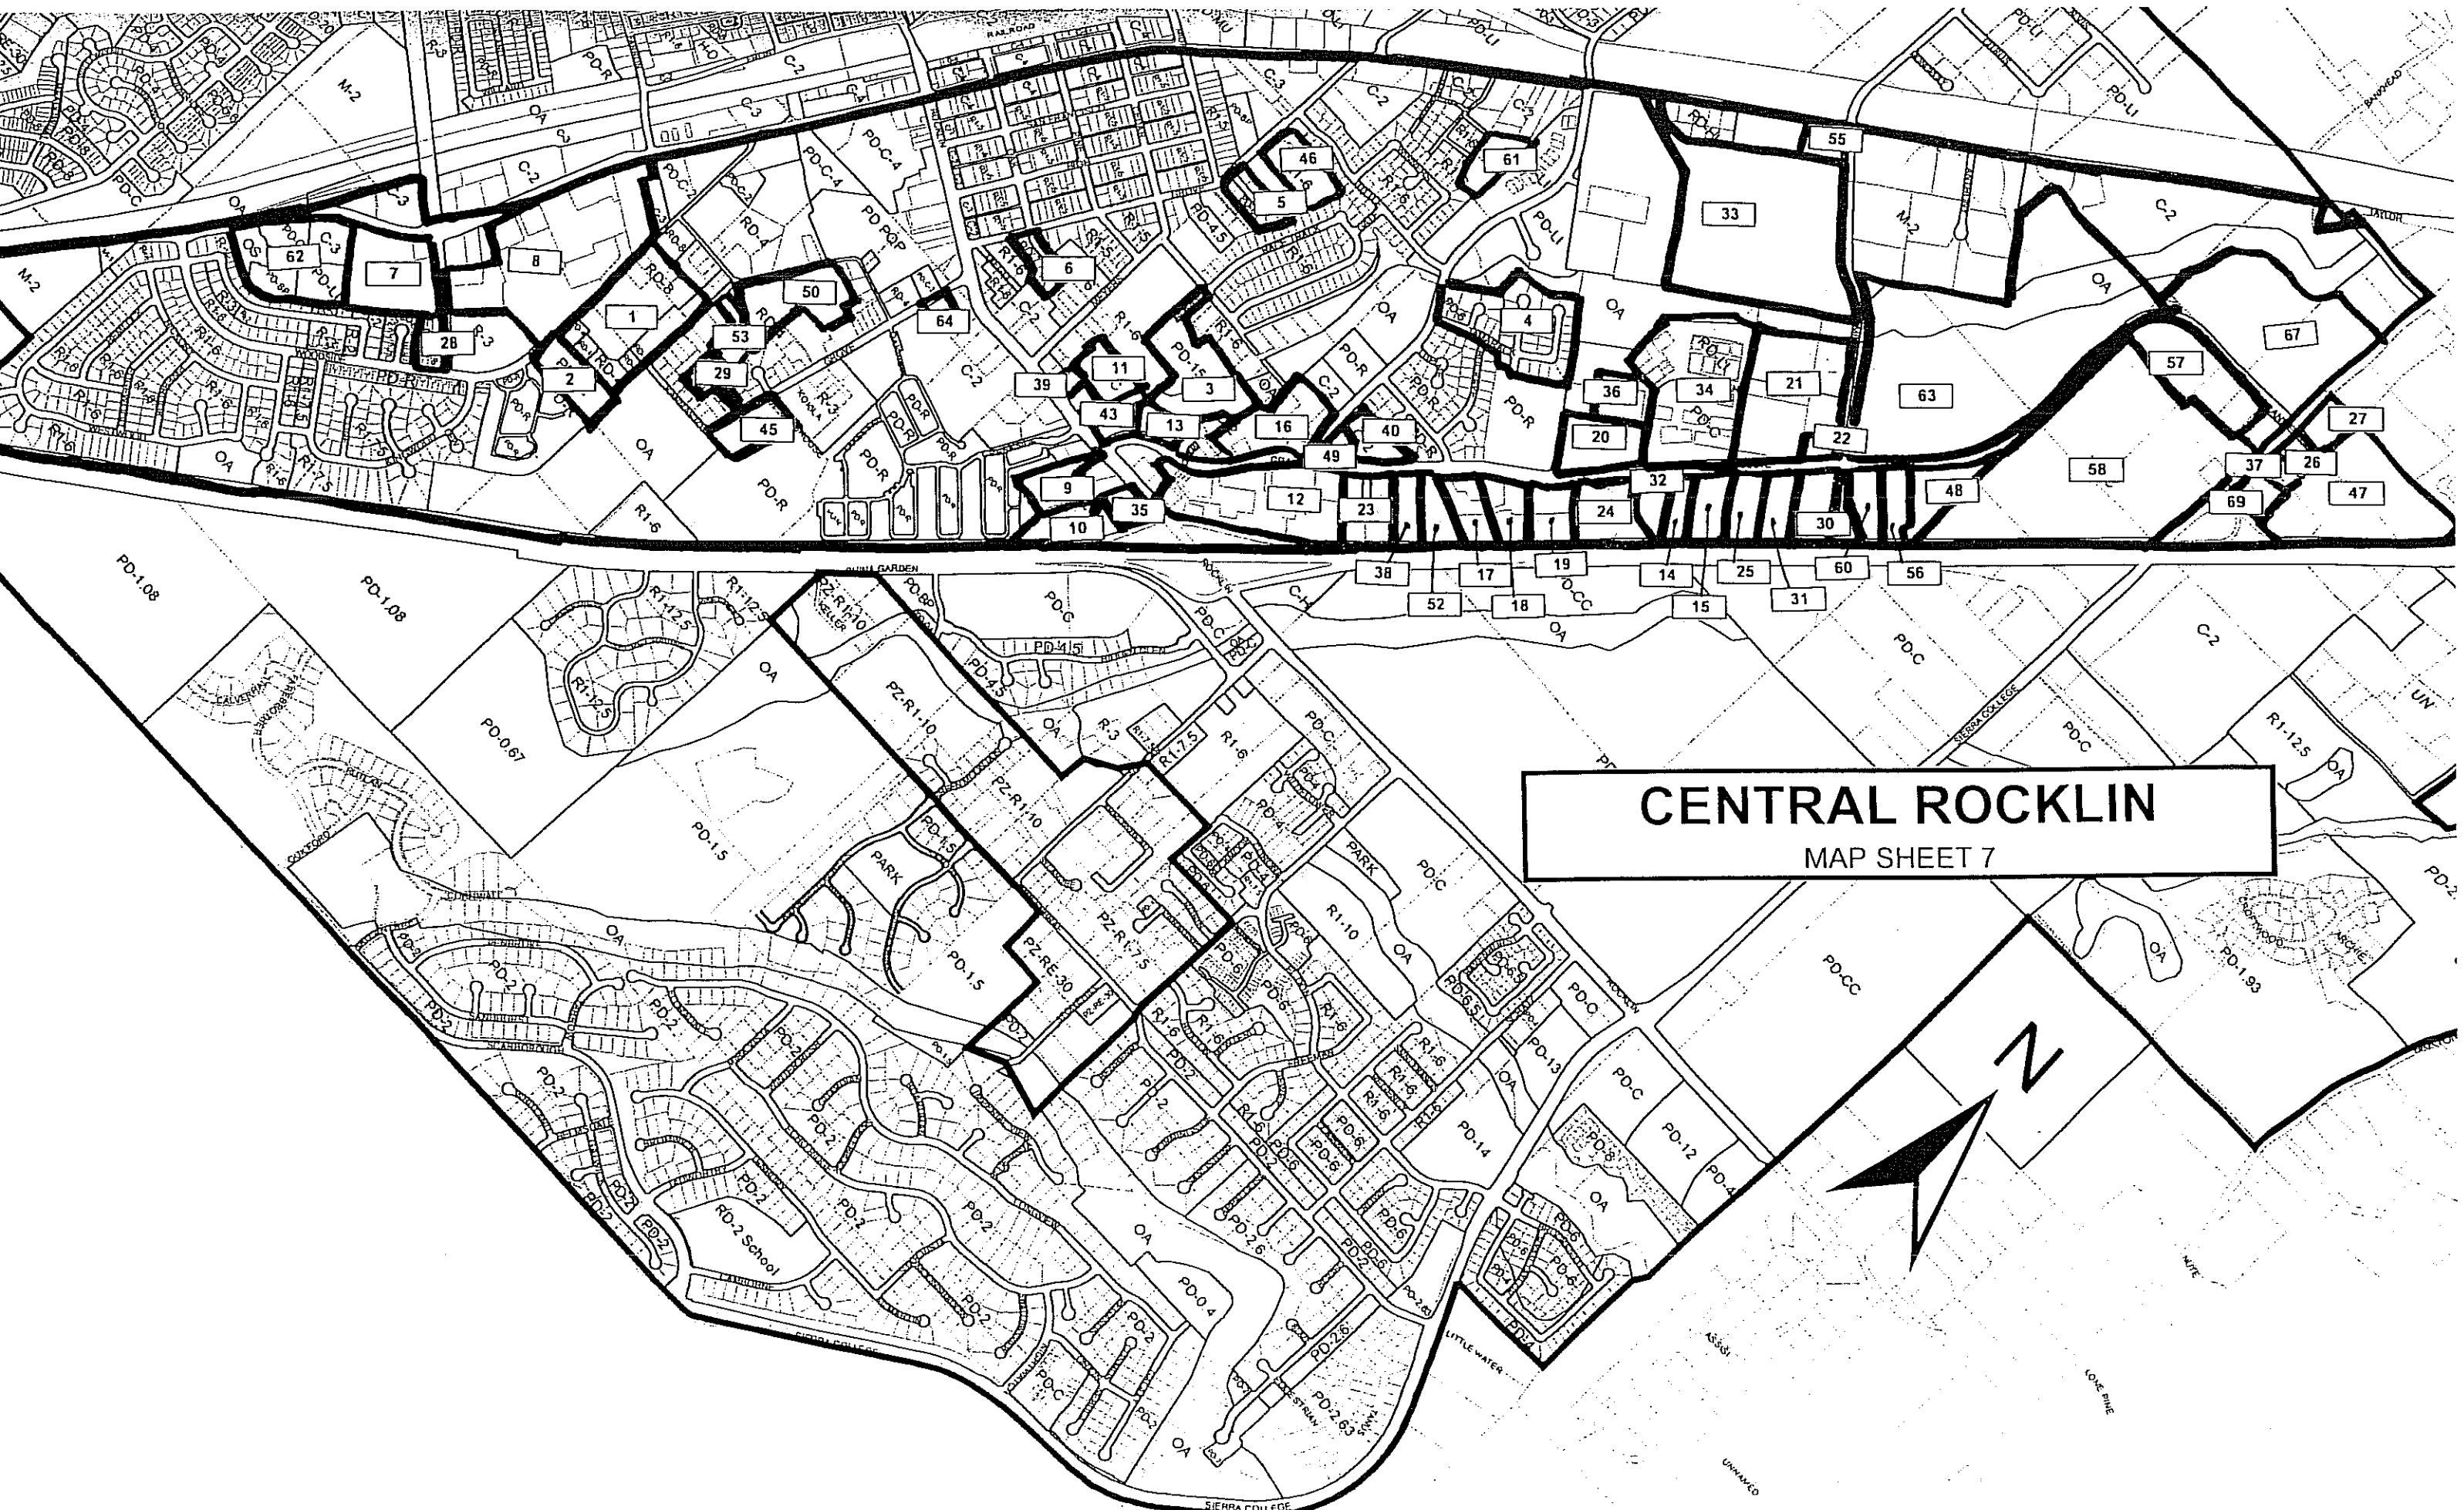

City of Rocklin

Map Sheet 1

0 1,650 3,300 6,600 9,900 13,200 Feet

NORTH OF SUNSET BLVD
MAP SHEET 5

CENTRAL ROCKLIN
MAP SHEET 7