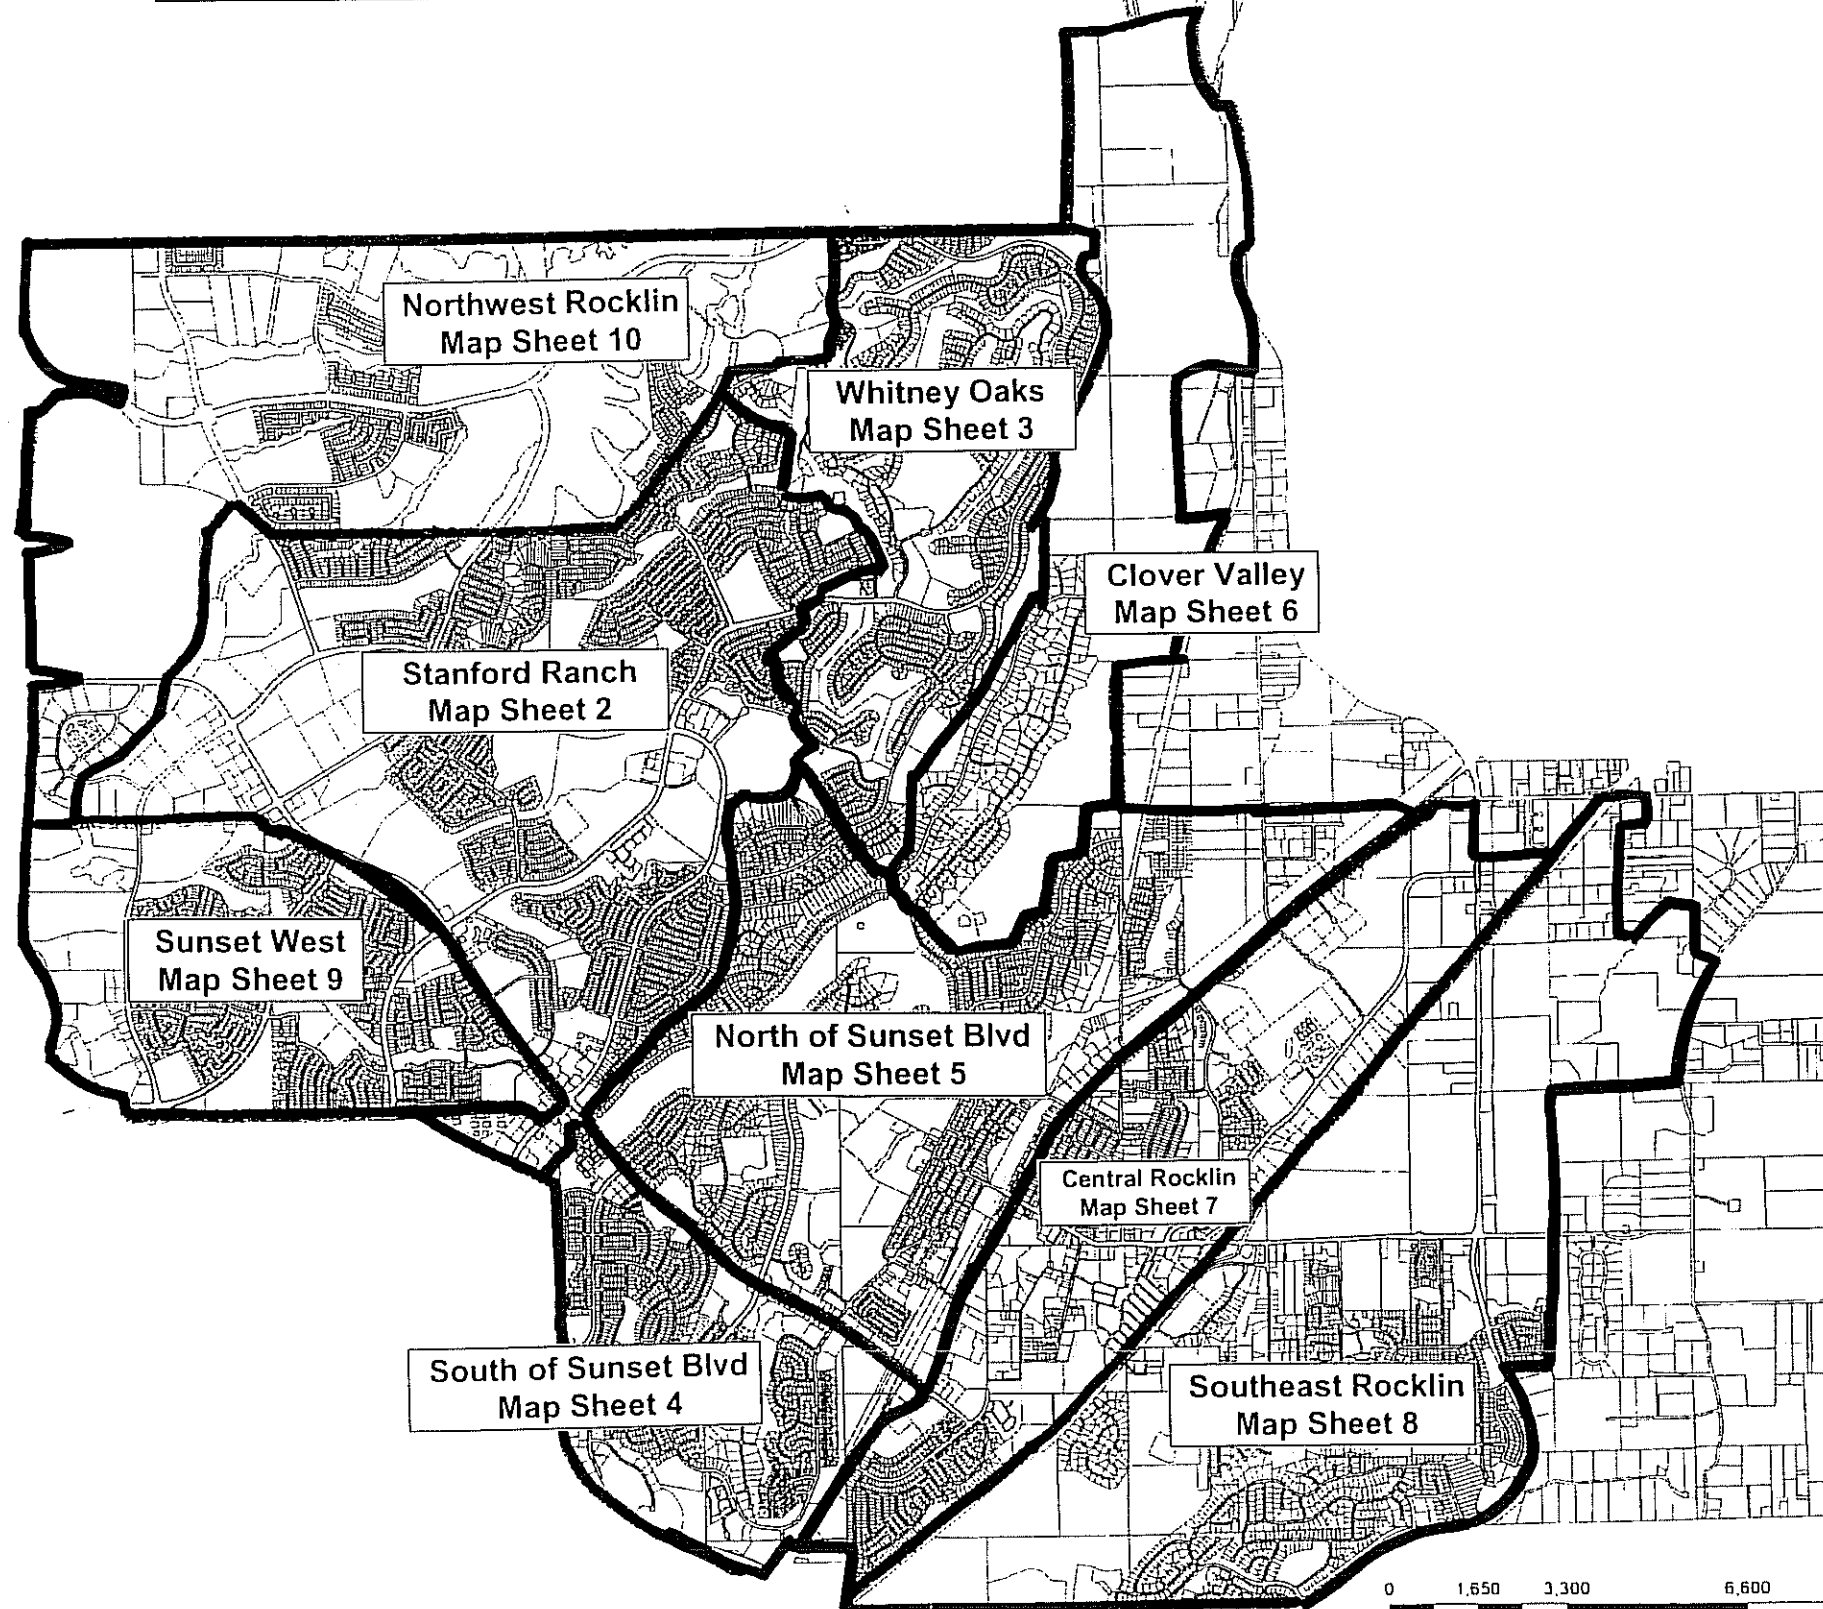

City of Rocklin

Map Sheet 1

0 1,650 3,300 6,600 9,900 13,200 Feet

NORTH OF SUNSET BLVD
MAP SHEET 5

CENTRAL ROCKLIN
MAP SHEET 7