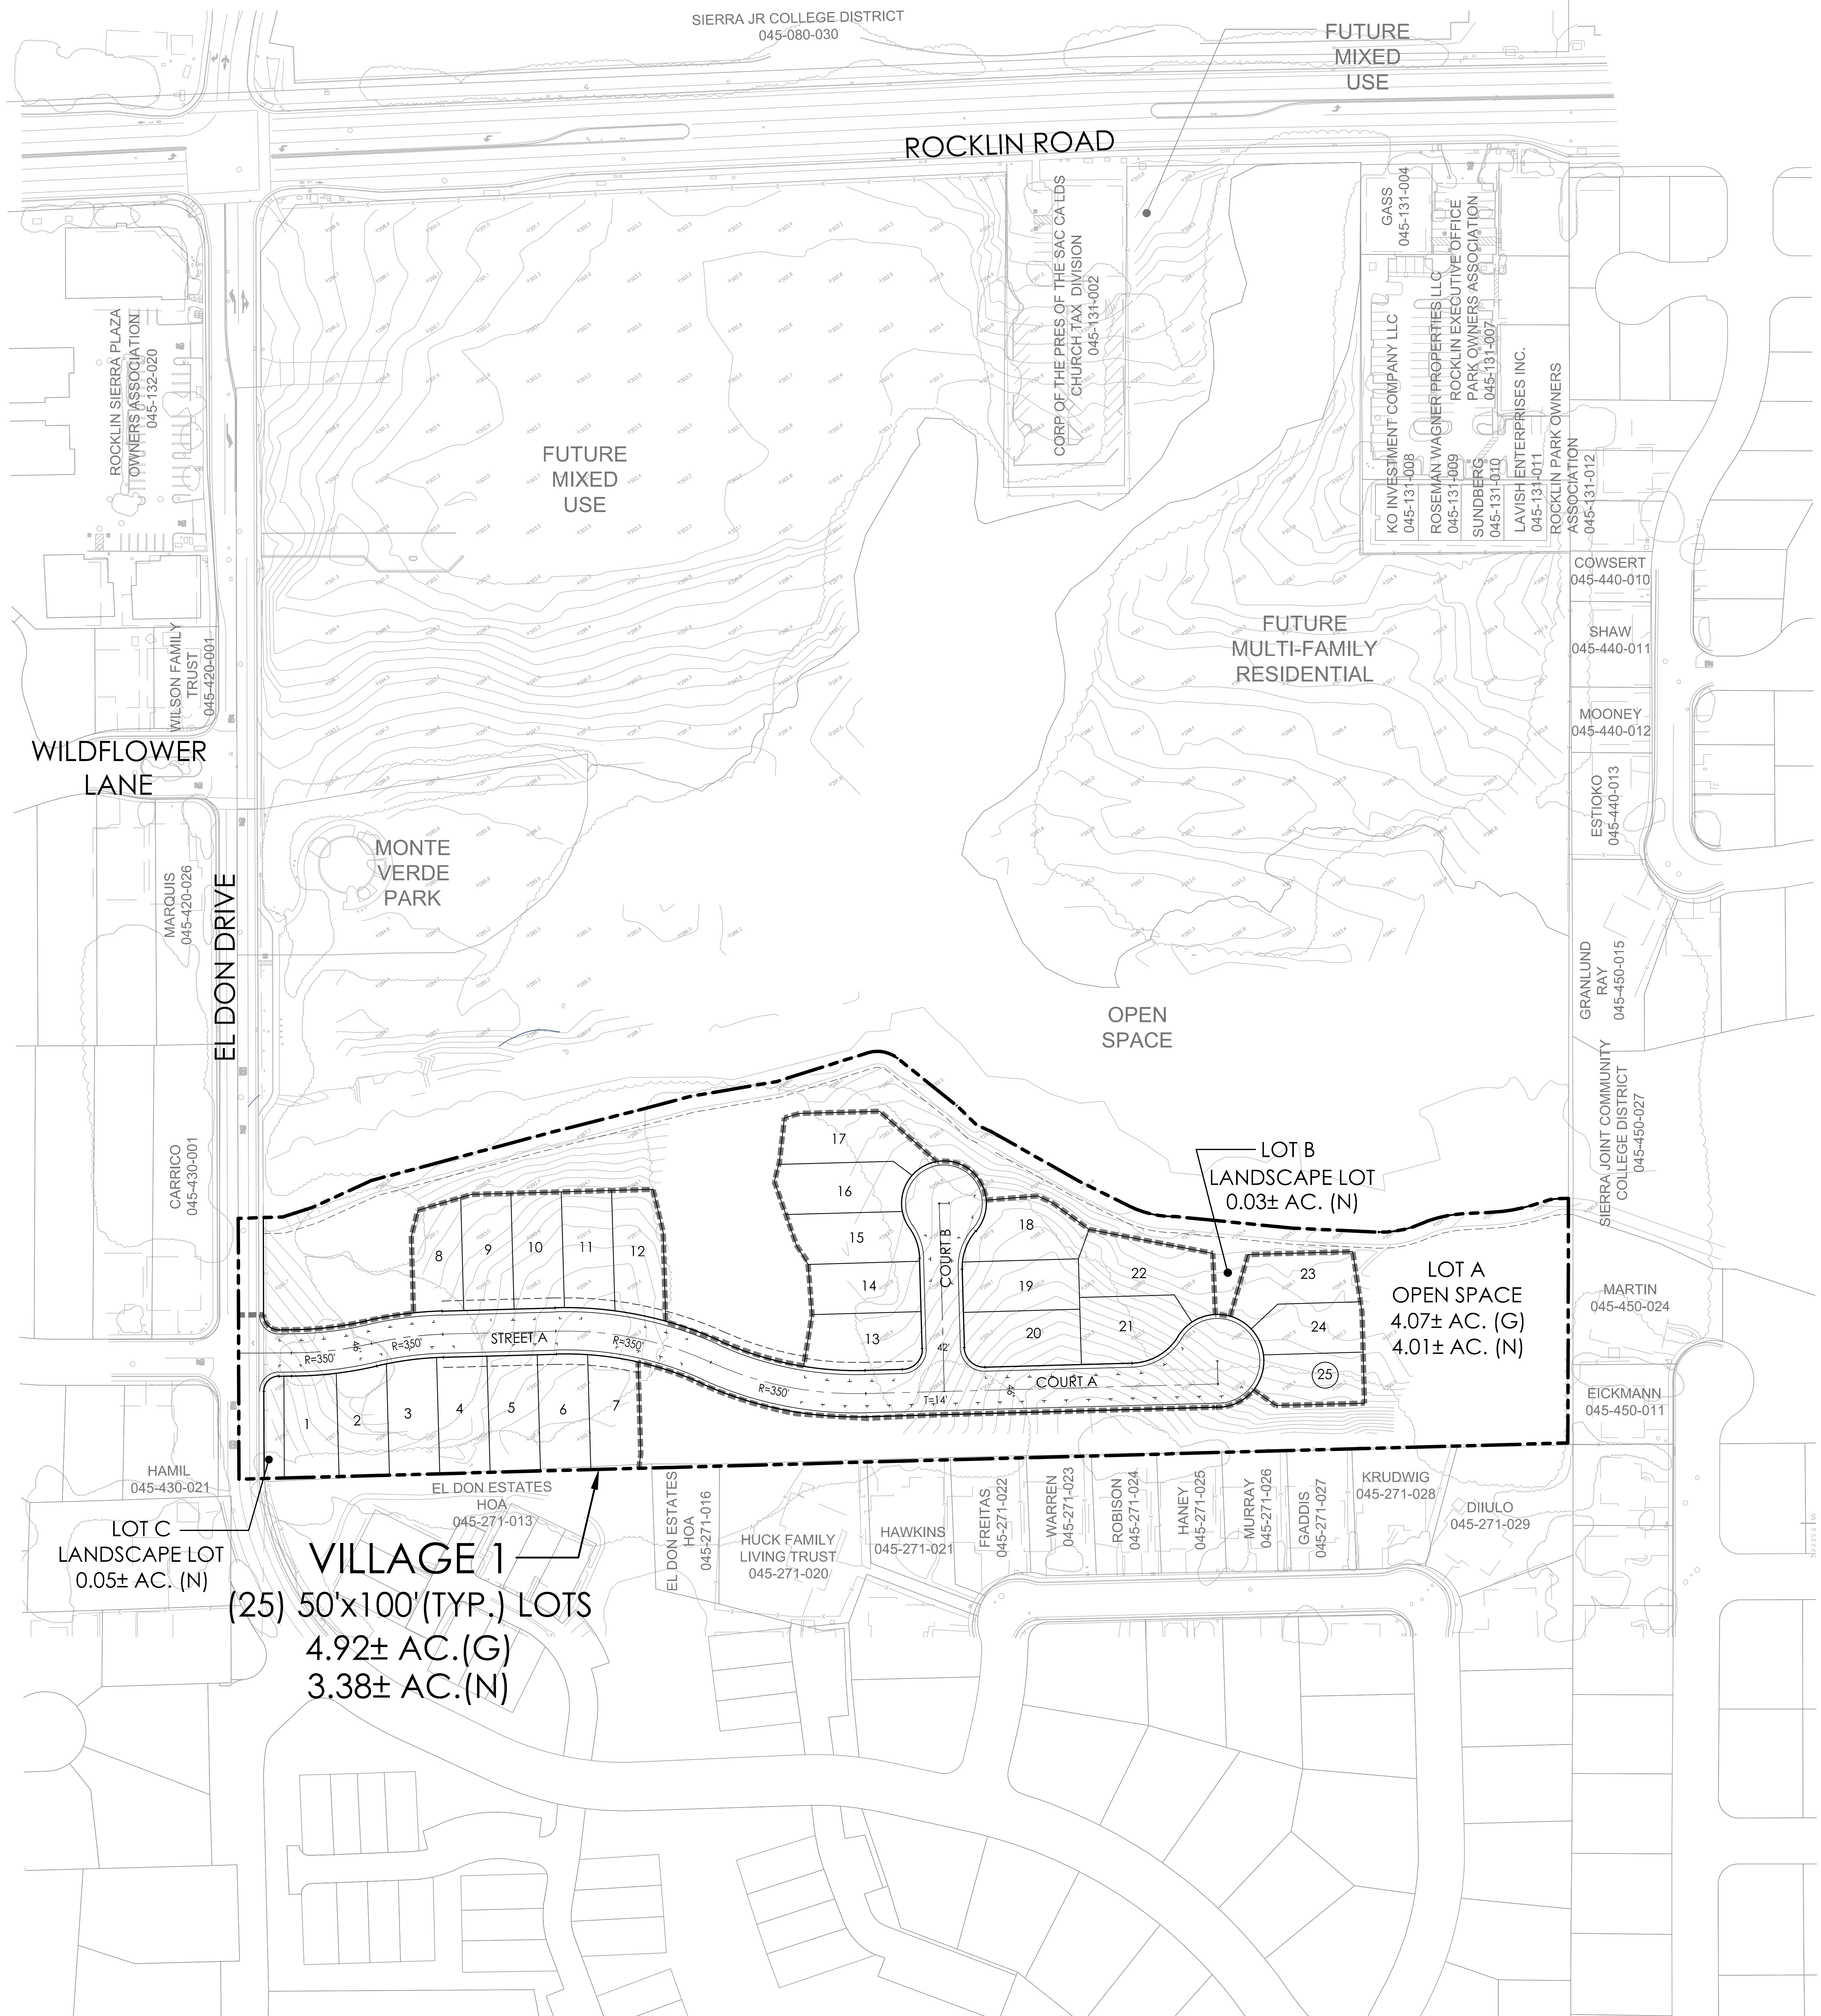

PARKING PLAN

COLLEGE PARK SOUTH

CITY OF ROCKLIN, CALIFORNIA

SHEET 4 OF 7

JANUARY 25, 2019

REVISED: MARCH 22, 2019

REVISED NOVEMBER 5, 2020

PARKING SUMMARY

PARKING SPACE TYPE	NO. OF SPACES	SPACE/ UNIT
GARAGE	50	2.0
DRIVEWAY	50	2.0
STREET	58	2.3
TOTAL	158	6.3 SPACES/UNIT

WOOD RODGERS
 DEVELOPING INNOVATIVE DESIGN SOLUTIONS
 4670 WILLOW ROAD STE 125 TEL 925.847.1556
 PLEASANTON, CA 94588 FAX 925.847.1557