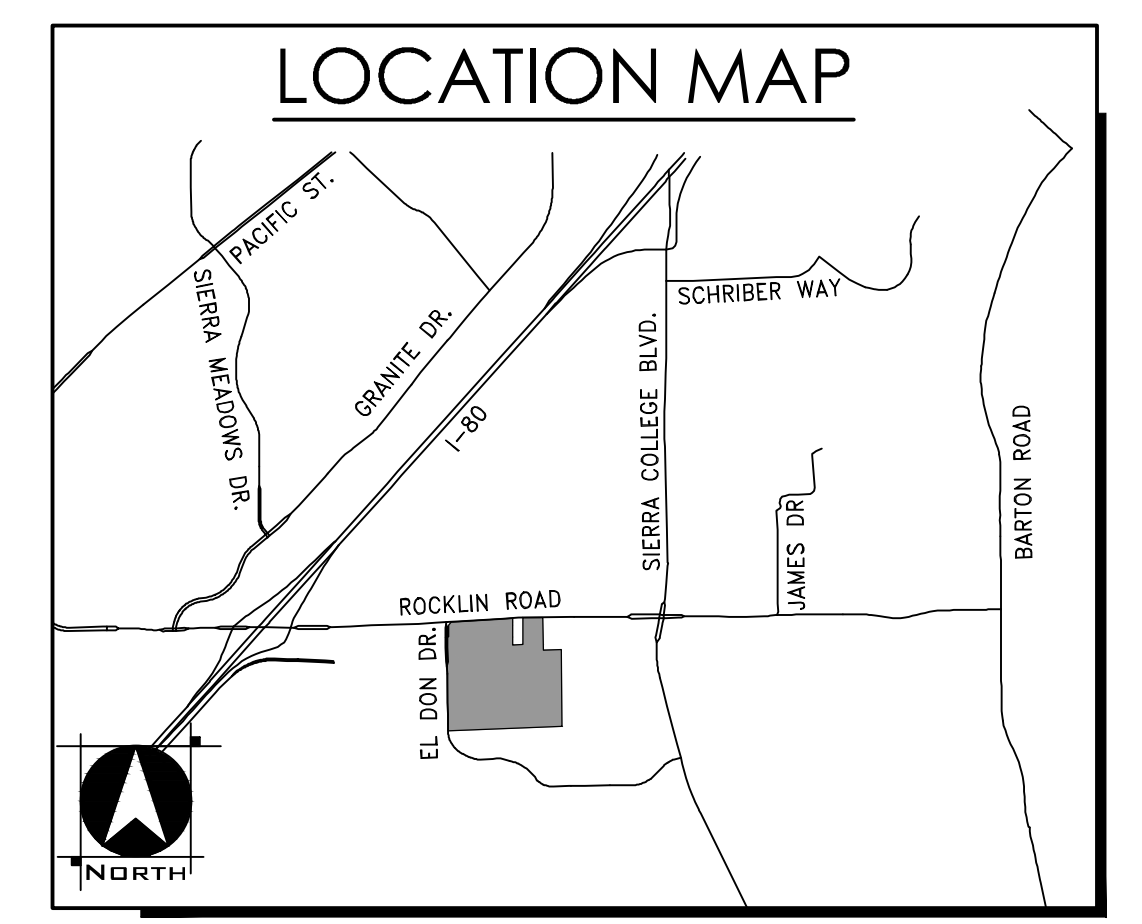

PARKING PLAN

COLLEGE PARK SOUTH

CITY OF ROCKLIN, CALIFORNIA

SHEET 4 OF 7

JANUARY 25, 2019

REVISED: MARCH 22, 2019

REVISED NOVEMBER 5, 2020

PARKING SUMMARY